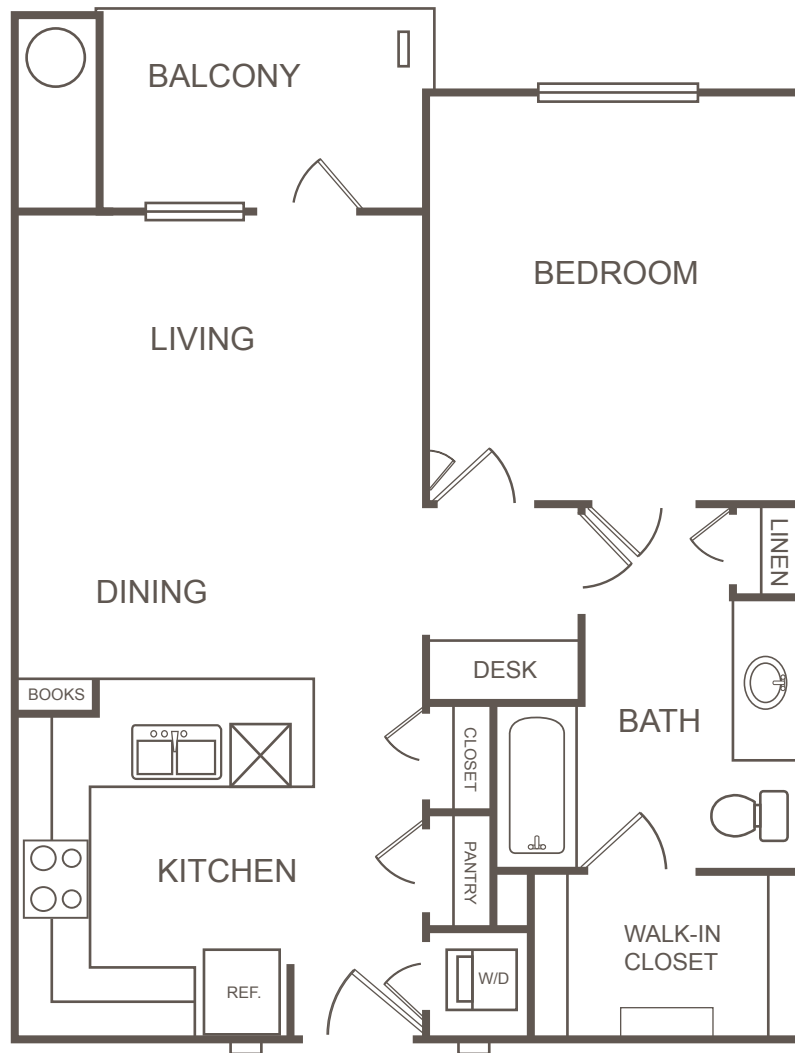

A1

1 Bed / 1 Bath

THE ORCHARD AT WESTCHASE

10801 Westpark Dr. | Houston, Texas 77042

713.334.7500 | orchardwestchase.com

All dimensions and square footages are approximate

THE ORCHARD
AT WESTCHASE