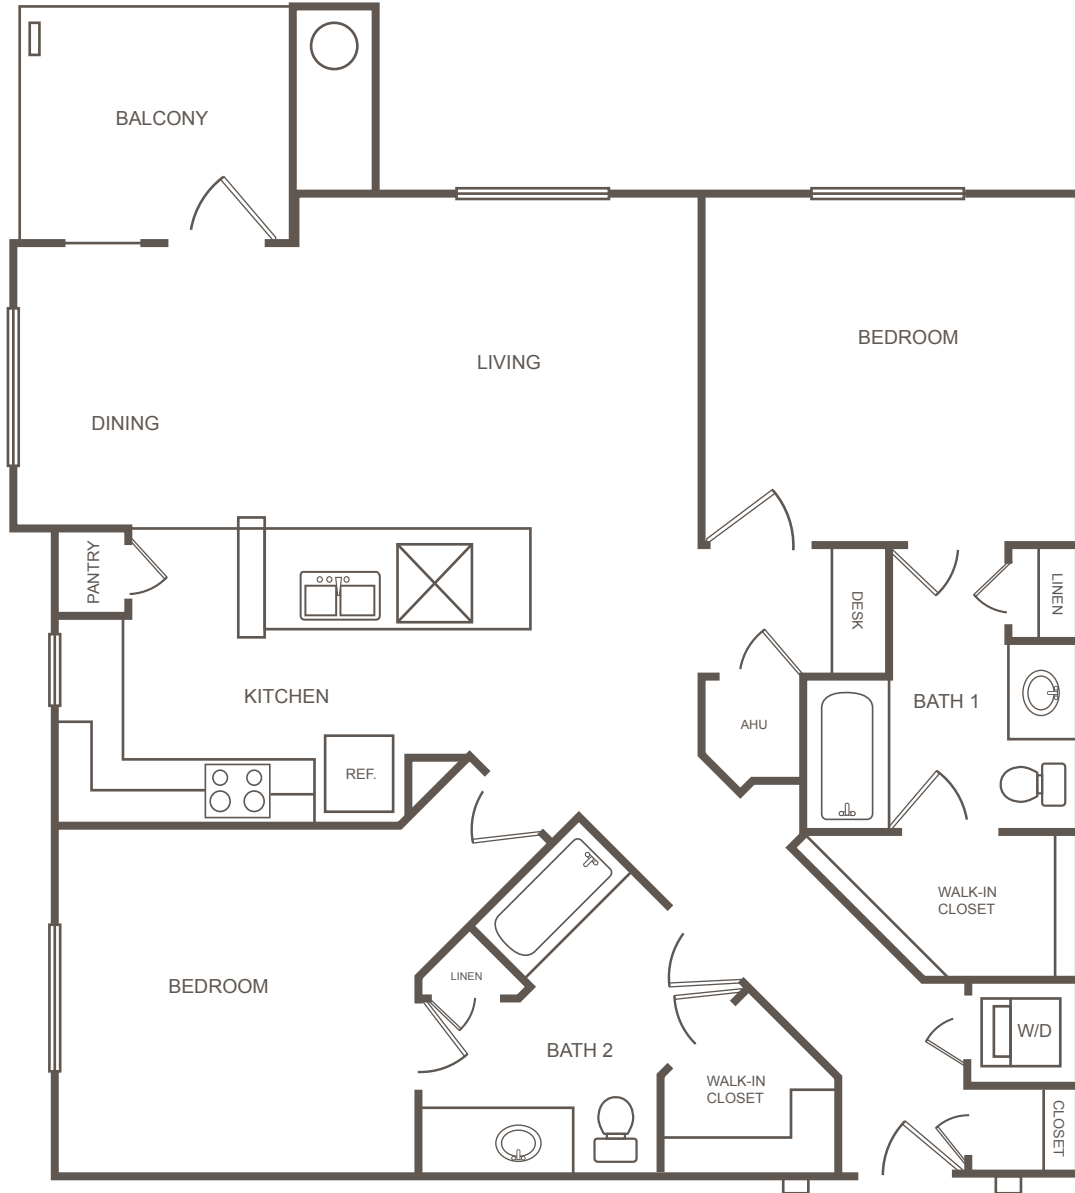

B2

2 Bed / 2 Bath

THE ORCHARD AT WESTCHASE

10801 Westpark Dr. | Houston, Texas 77042

713.334.7500 | orchardwestchase.com

All dimensions and square footages are approximate

THE ORCHARD
AT WESTCHASE